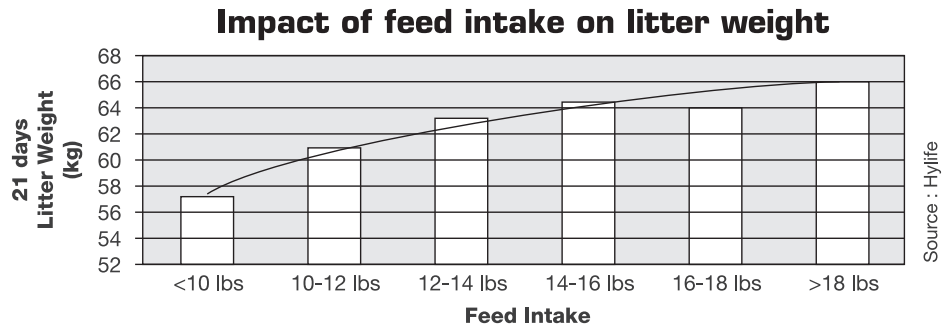

www.jygatech.com

A HIGHLY EFFICIENT FEEDING SYSTEM FOR THE LACTATING SOW!

AVERAGE SOW PRODUCTION CYCLE

SOW PRODUCTION CYCLE WITH gestal

Litter weight at 21 days according to the sow's feed intake (Hylife R&D Sow Farm)