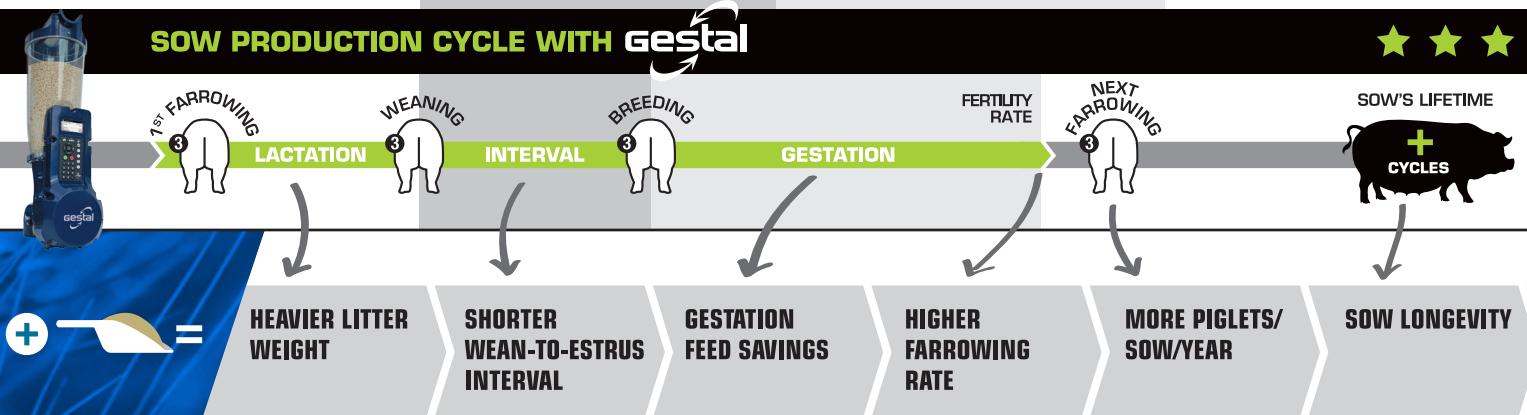

Easy to use and simplifies sow management

- Faster detection of problem sows by farm employees.
- Standalone system that works even if the computer doesn't.
- Easy to install.
- Easily adjustable feeding schedules and curves.
- User-friendly software and mobile app.
- Optional water management.
- Wireless communication.

Precision feeding for the lactating sow

- Feed management 24/7/365.
- Highly accurate feed deliveries that can be used for research purposes.
- Reduction of feed wastage.
- Generated reports to locate low-consumption, limited, and wasteful sows.

www.jygatech.com

A HIGHLY EFFICIENT FEEDING SYSTEM FOR THE LACTATING SOW!

AVERAGE SOW PRODUCTION CYCLE

SOW PRODUCTION CYCLE WITH gestal

Litter weight at 21 days according to the sow's feed intake (Hylife R&D Sow Farm)

STRONG AND DURABLE PRODUCTS

Engineered for pork producers, by pork producers. Our products are strongly built and reliable.

Official certifications include :

OUTSTANDING SERVICE

- Short delivery lead time.
- Farm start-up assistance and training for your staff.
- High quality technical support at every step of your project : installation, start-up and everyday use.
- Unrivaled after-sales support.