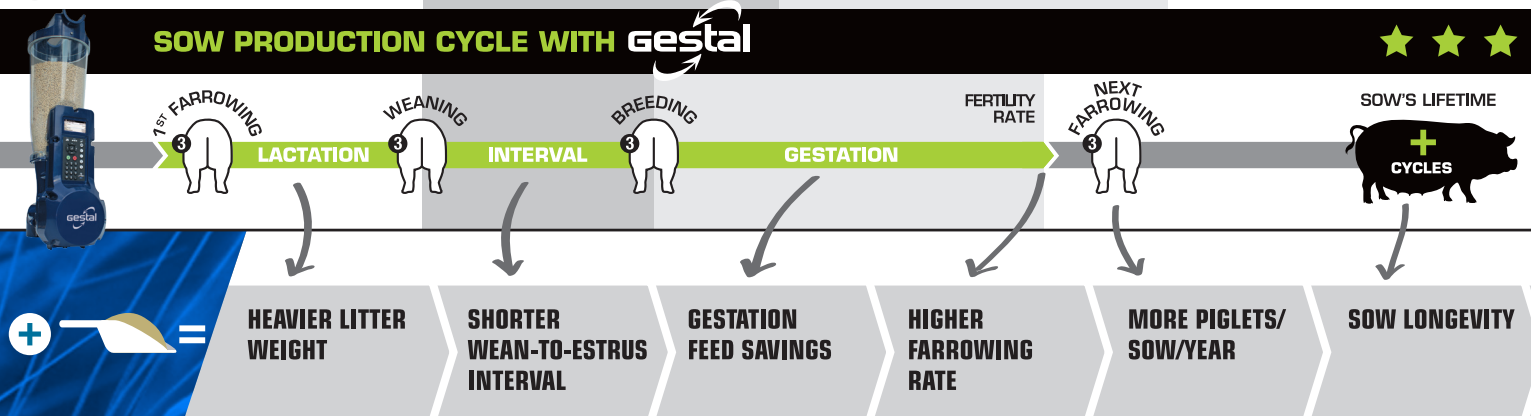

The next evolution of the Gestal lactation system

Just as you've come to expect from previous Gestal products, the Gestal Quattro stimulates sow feed intake, reduces feed waste and makes sow management easier.

Make sow data management easier

Each feeder is WiFi compatible for rapid data transfer to handheld tablets and to help workers quickly transfer farrowing information and improve in-barn sow monitoring during farrowing.

Individualize each sow's diet

Using two feed lines, the Gestal Quattro will individualize nutrient delivery by custom blending multiple diets according to each sow's prescribed needs.

www.jygatech.com

THE GESTAL SYSTEM for lactation

Always one step ahead in feeding sows!

AVERAGE SOW PRODUCTION CYCLE

SOW PRODUCTION CYCLE WITH gestal

CUMULATIVE BENEFITS:

- + LABOUR SAVING
- + ELECTRICITY SAVING

CUMULATIVE EFFECTS OF GESTAL LEAD TO A RETURN ON INVESTMENT IN LESS THAN TWO YEARS, ACCORDING TO CUSTOMER TESTIMONIALS