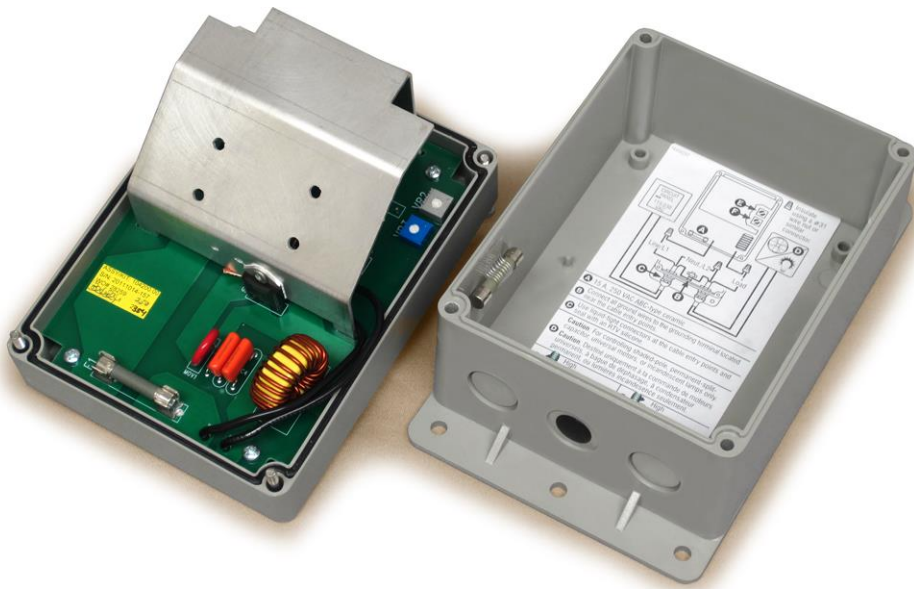

2 Terracon Place
Winnipeg, Manitoba
Canada
R2J 4G7

Phone
204-233-1400

Fax
204-233-3252

E-mail
sales@phason.ca

Web site
www.phason.ca